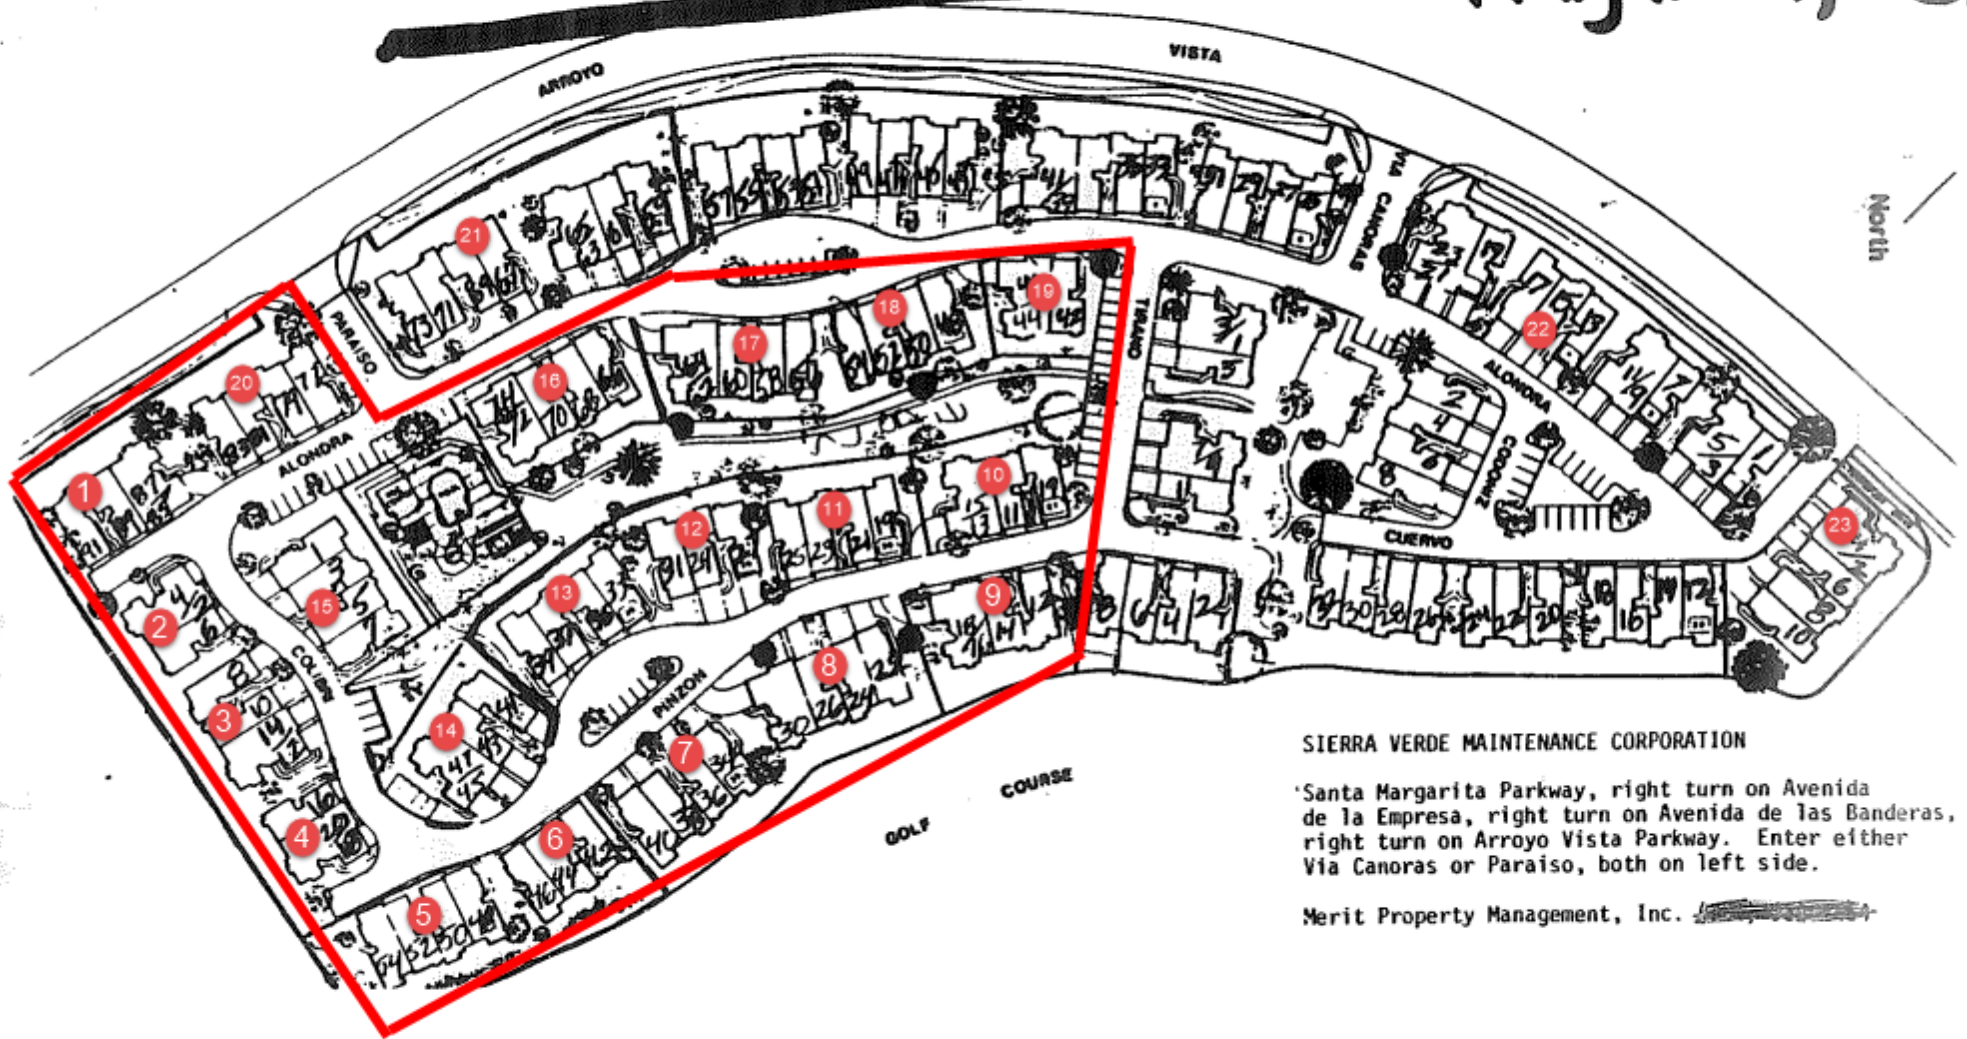

Sierra Verde in Rancho Santa Margarita, CA

SIERRA VERDE MAINTENANCE CORPORATION

Santa Margarita Parkway, right turn on Avenida de la Empresa, right turn on Avenida de las Banderas, right turn on Arroyo Vista Parkway. Enter either Via Canoras or Paraiso, both on left side.